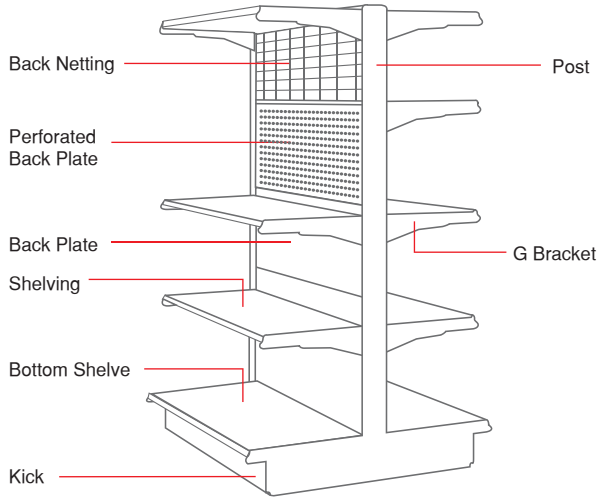

RETAIL DISPLAY & EQUIPMENTS

pg. 99 - pg. 124

ideal for space

Gondola Shelving System

Retail Display & Equipments

Island Gondola

Wall Gondola

End Gondola

(White Colour)

TTF has embarked on producing extremely functional gondolas for display of fast-moving consumer goods (FMCG). Made of durable metal plates, can function with the addition of **TTF** designed gondola basket to suit the needs of supermarket facilities.

Gondola Shelving System

Retail Display & Equipments

Mini Gondola Shelving System

Retail Display & Equipments

Mini Wall Gondola

Mini Island Gondola

Mini End Gondola

TTF has embarked on producing extremely functional gondolas for display of fast-moving consumer goods (FMCG). Made of durable metal plates, can function with the addition of **TTF** designed gondola basket to suit the needs of supermarket facilities.

Adjustable Height Double Sided Poster Stand
ADPS 02
 Quick & easy to assemble
 Adjustable height up to 2 meter
 It can use as poster board display & menu board. It can be use as a mini backdrop

Adjustable Rotating Poster Stand
ARPS 03 • Silver & Black
 • 360 degree free rotation adjustment • Adjustable height approximate 1270 - 1510 (mm)
 • Base size 280 x 280 (mm)