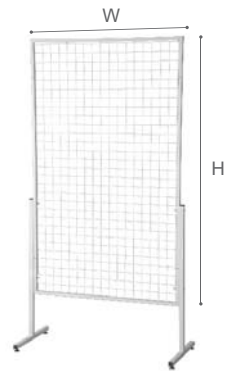

Chrome Netting Hook

CHNH 4 / 6 / 8 / 10 / 12
Length: 4", 6", 8", 10", 12"

Chrome Netting Double Hook

CHNDH • Length (in) 4, 6, 8, 10, 12

Stackable Basket

SB2 • 350H x 450D x 610L (mm)
SB3 • 350H x 450D x 910L (mm)
SB4 • 350H x 450D x 1220L (mm)
Colour: Black / White

Stackable Basket Tray c/w Wheel

SB2T • 400D x 630L (mm)
SB3T • 400D x 935L (mm)
SB4T • 400D x 1240L (mm)
Colour: Black / White

Candy Basket (foldable)

CBF3 • 370H x 570D x 905L (mm)
CBF4 • 370H x 570D x 1210L (mm)

Candy Basket Divider

CBD • 360H x 550L (mm)

Stackable Basket Divider

SBD • 340H x 420L (mm)

Wire Mesh with Stand

WMS 1.5 x 6B • 1.5' x 6' (ft)	WMS 3 x 6B • 3' x 6'
WMS 2 x 4B • 2' x 4'	WMS 3 x 7B • 3' x 7'
WMS 2 x 5B • 2' x 5'	WMS 4 x 4B • 4' x 4'
WMS 2 x 6B • 2' x 6'	WMS 4 x 5B • 4' x 5'
WMS 3 x 4B • 3' x 4'	WMS 4 x 6B • 4' x 6'
WMS 3 x 5B • 3' x 5'	WMS 4 x 7B • 4' x 7'