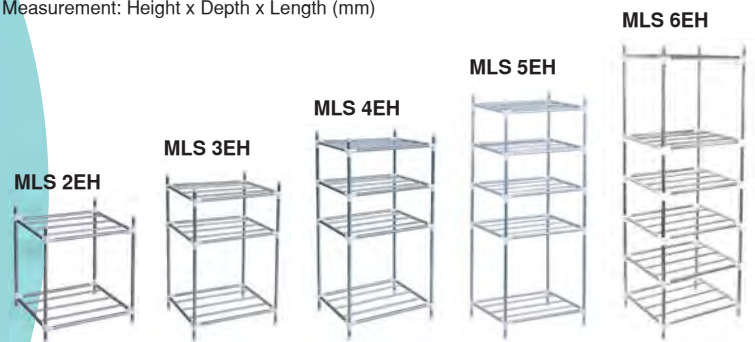

Product code	Size (mm)	Loading capacity (kg)	Layers
MLS-2	290H x 355D x 420L	1kg / Level	2
MLS-3	480H x 355D x 420L		3
MLS-4	670H x 355D x 420L		4
MLS-5	860H x 355D x 420L		5
MLS-6	1050H x 355D x 420L		6

Measurement: Height x Depth x Length (mm)