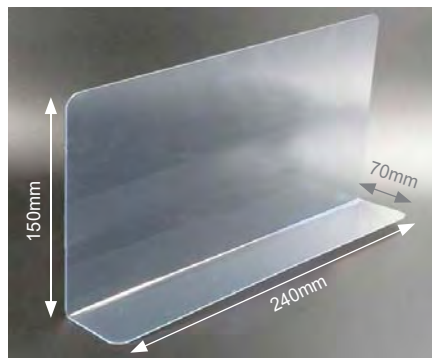

Cashier Counter

Retail Display & Equipment

Description	Cashier Counter		Side Table
Product Code	CT1800B-WH	CT1160B-WH	CT560B-WH
Height (mm)	770	770	770
Depth (mm)	550	550	450
Length (mm)	1780	1160	550
Colour	☐ White		

PVC Display Divider