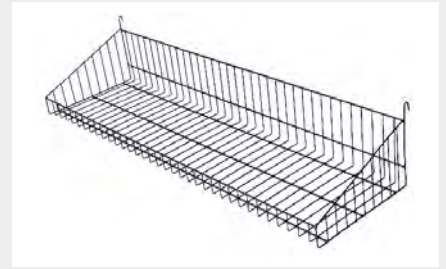

Gondola Shelving System

Retail Display & Equipments

Mini Gondola Shelving System

Retail Display & Equipments

Mini Wall Gondola

Mini Island Gondola

Mini End Gondola

TTF has embarked on producing extremely functional gondolas for display of fast-moving consumer goods (FMCG). Made of durable metal plates, can function with the addition of **TTF** designed gondola basket to suit the needs of supermarket facilities.

BS1200x2WH • 320H x 205D x 1200L (mm) • White

Triple Book Shelf 900

BS900x3WH • 410H x 275D x 900L (mm) • White

Triple Book Shelf 1200

BS1200x3WH • 410H x 275D x 1200L (mm) • White

Perforated Back Plate

Gondola Side Mesh with Bracket

GSM • 1100H x 130D x 460L (mm) • White

Gondola Basket

GB3 • 345D x 911L (mm) • White • Black
GB4 • 345D x 1211L (mm) • White • Black

Gondola Basket

GB3A • 345D x 911L (mm) • Black • White
GB4A • 345D x 1211L (mm) • Black • White

Mini Gondola Basket

MGB3 • 260D x 900L (mm) • Black • White
MGB4 • 260D x 1200L (mm) • Black • White

Chrome Bar Bracket

CHLB • Chrome Left Bar Bracket
CHRB • Chrome Right Bar Bracket

Chrome Bar

CHB 600 • 10H x 25D x 600L (mm)
CHB 900 • 10H x 25D x 900L (mm)
CHB 1200 • 10H x 25D x 1200L (mm)