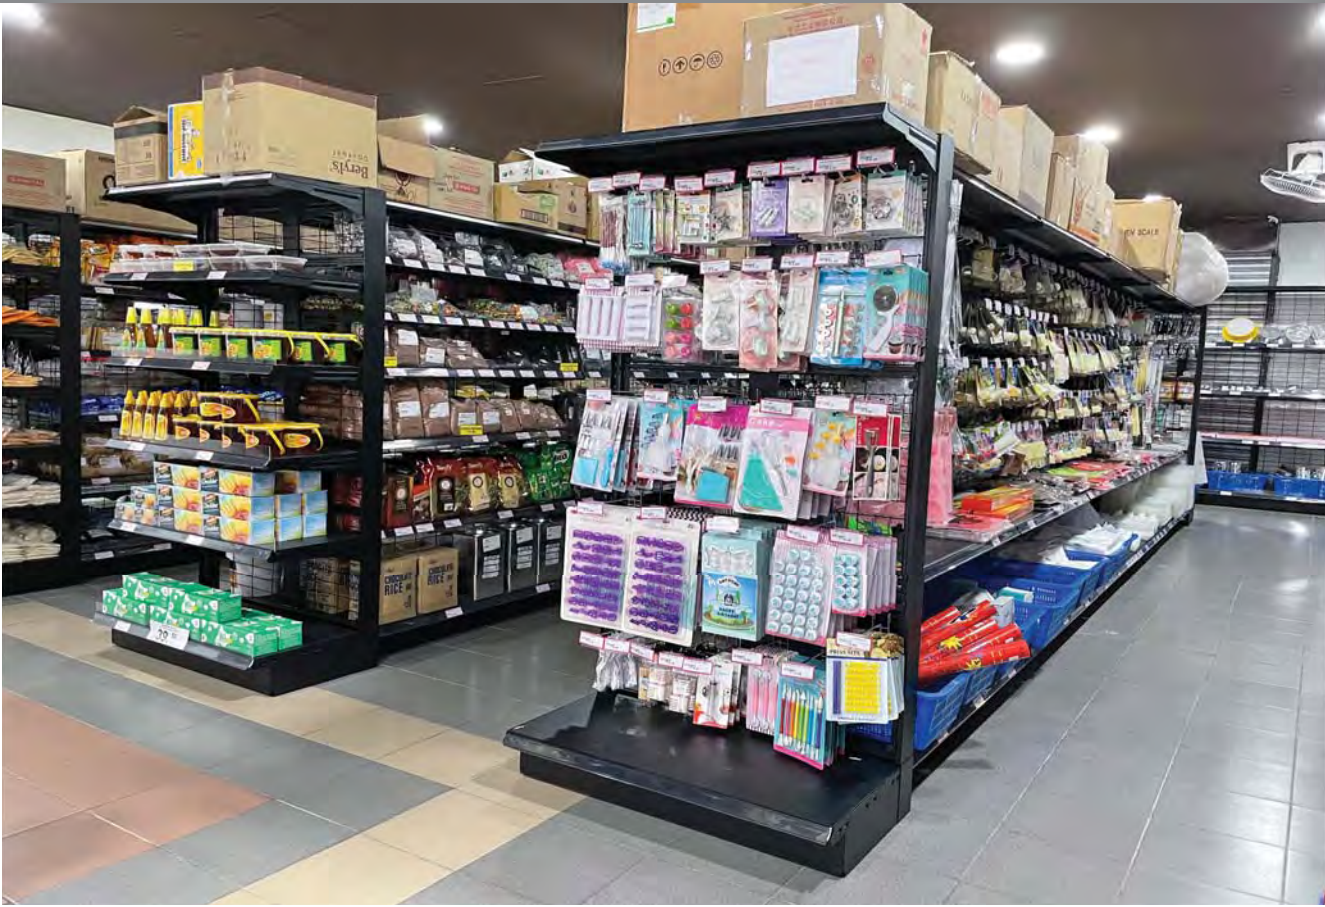

Gondola Shelving System

Retail Display & Equipments

Mini Gondola Shelving System

Retail Display & Equipments

Mini Wall Gondola

Mini Island Gondola

Mini End Gondola

TTF has embarked on producing extremely functional gondolas for display of fast-moving consumer goods (FMCG). Made of durable metal plates, can function with the addition of **TTF** designed gondola basket to suit the needs of supermarket facilities.