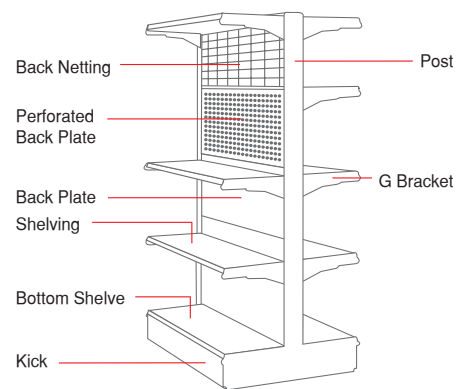

Height (mm)	1192	1492	1792	2092	2392
Depth (mm)	342 (Shelving) , 400 (Bottom Shelve)				
Length (mm)	905 , 1210 (dimension of shelve exclude upright)				
Back Cover	Metal Plate / Metal Perforated / Netting				
Decking Material	Metal Shelving Plate				
Loading Capacity (kg)	60kg UDL / Shelf				
Colour	□ White , ■ Black				

Gondola Shelving System

Retail Display & Equipments

Mini Gondola Shelving System

Retail Display & Equipments

Mini Wall Gondola

Mini Island Gondola

Mini End Gondola

TTF has embarked on producing extremely functional gondolas for display of fast-moving consumer goods (FMCG). Made of durable metal plates, can function with the addition of **TTF** designed gondola basket to suit the needs of supermarket facilities.

Height (mm)	1192	1492	1792	2092	2392
Depth (mm)	245 (Shelving) , 245 (Bottom Shelf)				
Length (mm)	605 , 905 , 1210 (dimension of shelf exclude upright)				
Back Cover	Metal Plate / Metal Perforated / Netting				
Decking Material	Metal Shelving Plate				
Loading Capacity (kg)	60kg UDL / Shelf				
Colour	□ White , ■ Black				

Adjustable Height Double Sided Poster Stand
ADPS 02
 Quick & easy to assemble
 Adjustable height up to 2 meter
 It can use as poster board display & menu board. It can be use as a mini backdrop

Adjustable Rotating Poster Stand
ARPS 03 • Silver & Black
 • 360 degree free rotation adjustment • Adjustable height approximate 1270 - 1510 (mm)
 • Base size 280 x 280 (mm)