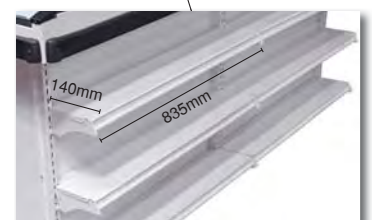

(Back)

(Front)

(Back)

(Front)

Product Code	CT90180W6S-WH	CT90180W6S-BK	CT9055-WH	CT9055-BK
Description	Cashier Counter 900H x 1800L C/W 6 Shelf		Side Table 900H x 550L	
Height (mm)	900		900	
Depth (mm)	550		500	
Length (mm)	1800		550	
Colour	□ White	■ Black	□ White	■ Black
Remarks	Come with 6 shelf		Side Table without door	

Shelf size: 140D x 835L (mm)

Cashier Counter

Retail Display & Equipment

CT1160B-WH

CT1800B-WH

CT560B-WH

Description	Cashier Counter		Side Table
Product Code	CT1800B-WH	CT1160B-WH	CT560B-WH
Height (mm)	770	770	770
Depth (mm)	550	550	450
Length (mm)	1780	1160	550
Colour	<input type="checkbox"/> White		