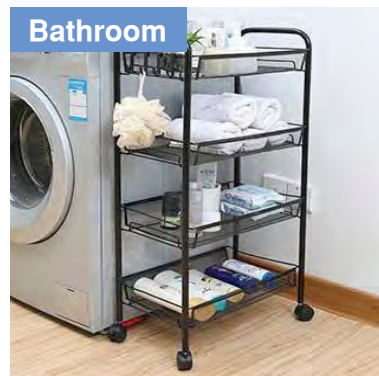

Product code	Size (mm)	Loading capacity (kg)	Tiers	Colour
MTR-3	640H x 260D x 440L	15kg / Layer	3	White / Pink / Blue / Black
MTR-4	850H x 260D x 440L		4	
MTR-5	1050H x 260D x 440L		5	

Measurement: Height x Depth x Length (mm)