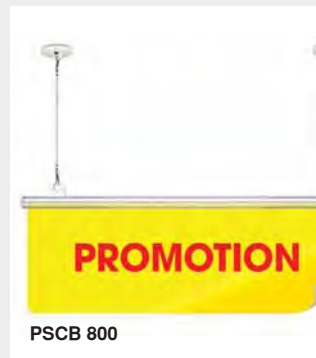

Aluminium Zig Zag Brochure Stand
ZBS • Height: 1530 (mm) •
 (6 Display in A4 size)

Eco Bunting Stand
EBS • Height 7'

Poster Stand
PS • Silver & Black

Tripod Bunting Stand
TBS • Height 7' (Adjustable)

1.5m Pine Wood Easel Stand
EWES 1.5 • H1500 x D710 x L580 (mm) Adjustable 485 - 945 (mm)

Adjustable Height Double Sided Poster Stand
ADPS 02
 Quick & easy to assemble
 Adjustable height up to 2 meter
 It can use as poster board display & menu board. It can be use as a mini backdrop

Adjustable Rotating Poster Stand
ARPS 03 • Silver & Black
 • 360 degree free rotation adjustment • Adjustable height approximate 1270 - 1510 (mm)
 • Base size 280 x 280 (mm)