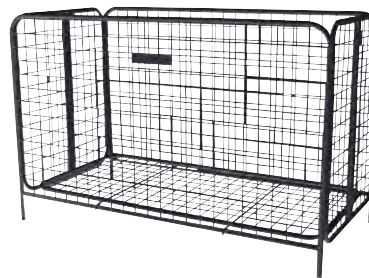

Shelf size: 140D x 835L (mm)

Cashier Counter

Retail Display & Equipment

CT1160B-WH

CT1800B-WH

CT560B-WH

Description	Cashier Counter		Side Table
Product Code	CT1800B-WH	CT1160B-WH	CT560B-WH
Height (mm)	770	770	770
Depth (mm)	550	550	450
Length (mm)	1780	1160	550
Colour	<input type="checkbox"/> White		

PVC Display Divider

PD100 • 100H x 50W x 240L (mm)

PD150 • 150H x 70W x 240L (mm)

PD200 • 200H x 70W x 240L (mm)

Offer Bin 1 Layer

OB1L • 815H x 590D x 1220L (mm)
Colour: Black / White

Offer Bin 2 Layer

OB2L • 815H x 590D x 1220L (mm)
Colour: Black / White

Offer Bin 3 Layer

OB3L • 1310H x 590D x 1220L (mm)
Colour: Black / White

Offer Bin Netting

OBN • 750H x 1165L (mm)
Overall Height 840 (mm)
Colour: Black / White

Adjustable Offer Bin 3

AOB3 • 800H x 610D x 1215L (mm)
Colour: Black / White