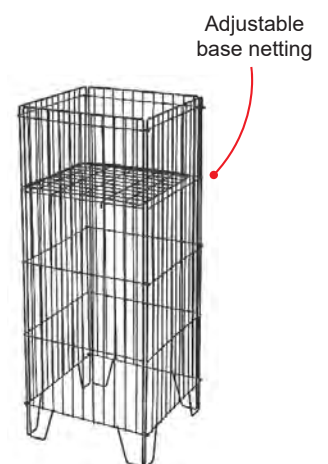

Offer Bin 3 Layer

OB3L • 1310H x 590D x 1220L (mm)
Colour: Black / White

Offer Bin Netting

OBN • 750H x 1165L (mm)
Overall Height 840 (mm)
Colour: Black / White

Adjustable Offer Bin 3

AOB3 • 800H x 610D x 1215L (mm)
Colour: Black / White

Colour:

Zip Canvas

ZC • 813H x 610D x 1219L (mm)
Colour: Red / Dark Blue / Orange

A Wrapping Paper Stand

AWPS-BK • 1250H x 380D x 600L (mm)
Colour: Black

E Wrapping Paper Stand

EWPS-BK • 1240H x 450D x 715L (mm)
Colour: Black

Mini Promo Bin

MPB • 800H x 300D x 300L (mm)
Colour: Black

Wire Display System

Retail Display & Equipment

Full Netting Bin

FNB • 800H x 610D x 610L (mm)
Colour: Black

Umbrella Stand

US-BK • 730H x 300D x 335L (mm)
Colour: Black