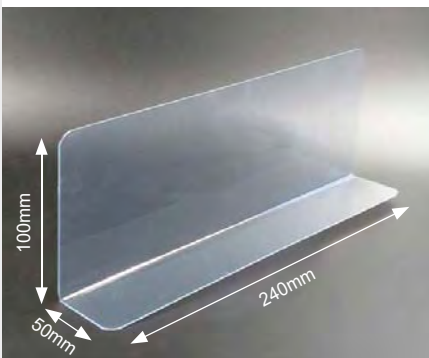

PVC Display Divider