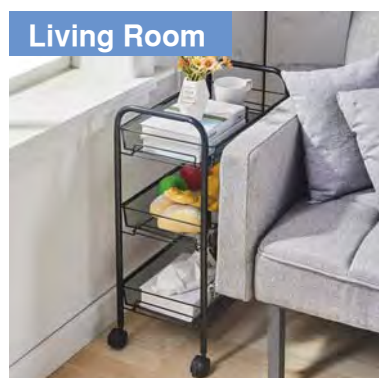

Product code	Size (mm)	Loading capacity (kg)	Tiers	Colour
MTR-3	640H x 260D x 440L	15kg / Layer	3	White / Pink / Blue / Black
MTR-4	850H x 260D x 440L		4	
MTR-5	1050H x 260D x 440L		5	

Measurement: Height x Depth x Length (mm)