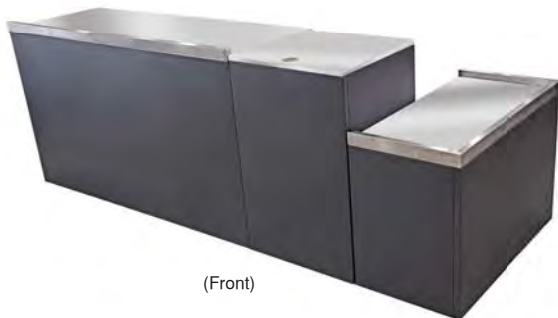

(Back)

(Front)

Description	Cashier Counter		Side Table
Product Code	CT1500-BK	CT6490-BK	CT8655-BK
Height (mm)	890	640	865
Depth (mm)	550	450	500
Length (mm)	1500	900	550
Colour	■ Black