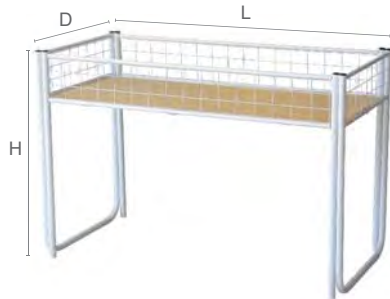

Shelf size: 140D x 835L (mm)

Cashier Counter

Retail Display & Equipment

CT1160B-WH

CT1800B-WH

CT560B-WH

Description	Cashier Counter		Side Table
Product Code	CT1800B-WH	CT1160B-WH	CT560B-WH
Height (mm)	770	770	770
Depth (mm)	550	550	450
Length (mm)	1780	1160	550
Colour	<input type="checkbox"/> White		

PVC Display Divider

PD100 • 100H x 50W x 240L (mm)

PD150 • 150H x 70W x 240L (mm)

PD200 • 200H x 70W x 240L (mm)

Offer Bin 1 Layer

OB1L • 815H x 590D x 1220L (mm)
Colour: Black / White

Offer Bin 2 Layer

OB2L • 815H x 590D x 1220L (mm)
Colour: Black / White

Offer Bin 3 Layer

OB3L • 1310H x 590D x 1220L (mm)
Colour: Black / White

Offer Bin Netting

OBN • 750H x 1165L (mm)
Overall Height 840 (mm)
Colour: Black / White

Adjustable Offer Bin 3

AOB3 • 800H x 610D x 1215L (mm)
Colour: Black / White