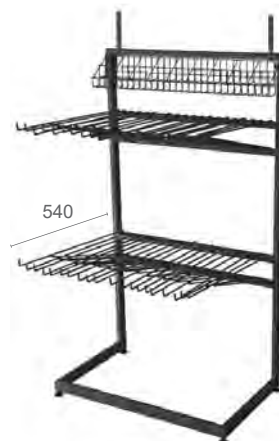

Offer Bin 3 Layer

OB3L • 1310H x 590D x 1220L (mm)
Colour: Black / White

Offer Bin Netting

OBN • 750H x 1165L (mm)
Overall Height 840 (mm)
Colour: Black / White

Adjustable Offer Bin 3

AOB3 • 800H x 610D x 1215L (mm)
Colour: Black / White

Colour:

Zip Canvas

ZC • 813H x 610D x 1219L (mm)
Colour: Red / Dark Blue / Orange

A Wrapping Paper Stand

AWPS-BK • 1250H x 380D x 600L (mm)
Colour: Black

E Wrapping Paper Stand

EWPS-BK • 1240H x 450D x 715L (mm)
Colour: Black

Mini Promo Bin

MPB • 800H x 300D x 300L (mm)
Colour: Black

Wire Display System

Retail Display & Equipment

Full Netting Bin

FNB • 800H x 610D x 610L (mm)
Colour: Black

Umbrella Stand

US-BK • 730H x 300D x 335L (mm)
Colour: Black