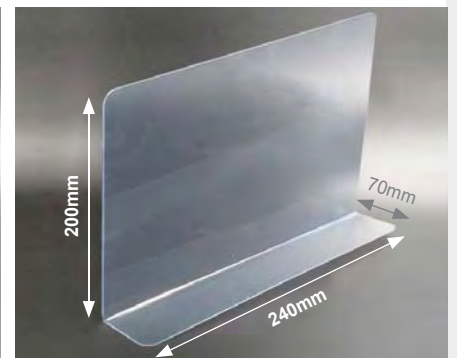

Cashier Counter

Retail Display & Equipment

Description	Cashier Counter		Side Table
Product Code	CT1800B-WH	CT1160B-WH	CT560B-WH
Height (mm)	770	770	770
Depth (mm)	550	550	450
Length (mm)	1780	1160	550
Colour	☐ White		

PVC Display Divider