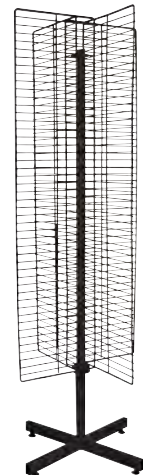

Stackable Basket Tray c/w Wheel

SB2T • 400D x 630L (mm)
SB3T • 400D x 935L (mm)
SB4T • 400D x 1240L (mm)
Colour: Black / White

Candy Basket (foldable)

CBF3 • 370H x 570D x 905L (mm)
CBF4 • 370H x 570D x 1210L (mm)

Candy Basket Divider

CBD • 360H x 550L (mm)

Stackable Basket Divider

SBD • 340H x 420L (mm)

Wire Mesh with Stand

WMS 1.5 x 6B • 1.5' x 6' (ft)	WMS 3 x 6B • 3' x 6'
WMS 2 x 4B • 2' x 4'	WMS 3 x 7B • 3' x 7'
WMS 2 x 5B • 2' x 5'	WMS 4 x 4B • 4' x 4'
WMS 2 x 6B • 2' x 6'	WMS 4 x 5B • 4' x 5'
WMS 3 x 4B • 3' x 4'	WMS 4 x 6B • 4' x 6'
WMS 3 x 5B • 3' x 5'	WMS 4 x 7B • 4' x 7'

Colour: Black / White

Broom Rack

BMR • 1330H x 510D x 1000L (mm)
Colour: Black

4 Way Stand

4WS • 1580H x 305D x 305L (mm)
Colour: Black

X Stand

XS • 1570H x 300D x 300L (mm)
Colour: Black

Book Stand Square

BKS-BK • 1600H x 610D x 610L (mm)
Colour: Black

Brochure Stand

BCS-BK • 1600H x 230D x 230L (mm)
Colour: Black

7-tier Hook Stand

7HS • 1620H (mm)
Colour: Black / White

Convenient lock & stable.

Snap to fix the top plate.