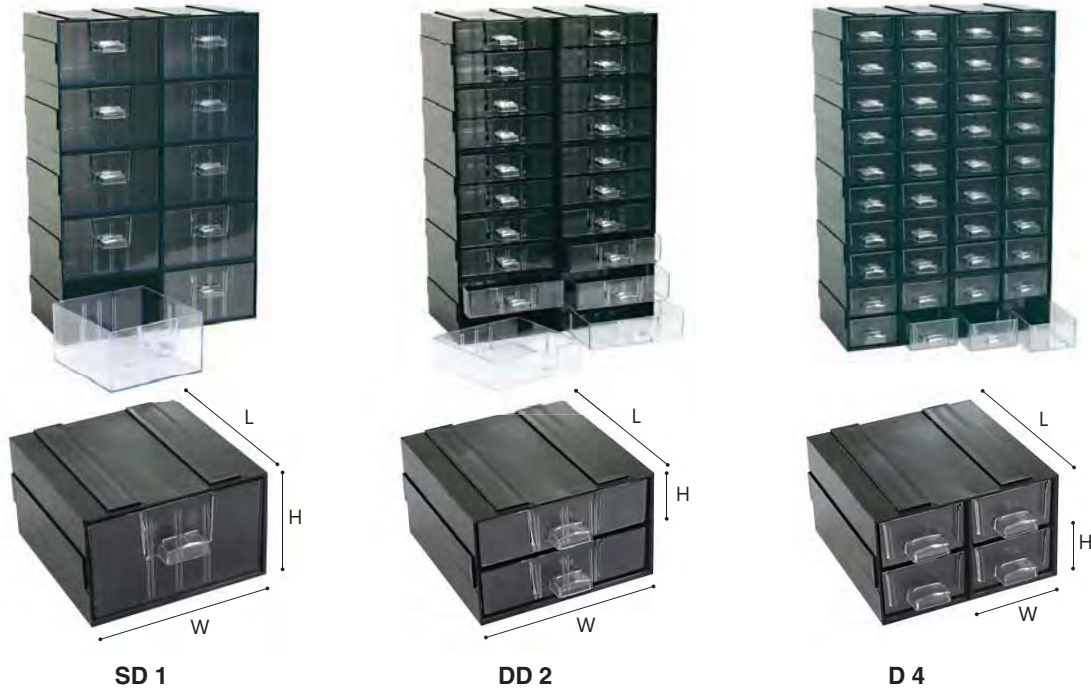

STORAGE BOXES & PALLET CONTAINERS

pg. 87 - pg. 97

ideal for space

Multi Tool Box

Storage Boxes & Pallet Containers

TTF Multi Tool Box are the ideal way to store small fiddly components in a neat orderly manner, the **Multi Tool Box** can be fitted by attachment plastic pin to stocked on top of one another, available in 6 sizes for different application.

Code	MTBK 1200
Size (mm)	85H x 123W x 180L

Code	MTBK 1500
Size (mm)	125H x 158W x 260L

Trolley Boltless Rack + Multi Tool Box

Multi Box

Storage Boxes & Pallet Containers

TTF Multi Box is perfect for loose items like screws, pins and etc. Its is available in 4 sizes for easy organization of small parts.

Product Code	SD 1	DD 2	D 4
Drawer Size H x W x L (mm)	80 x 139 x 144	39 x 138 x 138	39 x 68 x 138
Overall Box Size H x W x L (mm)	89 x 145 x 150		
Colours	Black		
Material	ABS & PS		

Storage Carton Box

It is understandable that particularly in a company, amount of files could be massive and if without proper arrangement and storage, it will be kind a troublesome when there's a need to find back certain files. Hence, **TTF Storage Carton Box** with 2 sizes best cater and resolve such problem as the files are stored neatly in different boxes based on types of documents. In other words, it helps in 'segregating' and 'categorizing' files for easier storing and taking of files needed. With this, the working productivity could possibly achieved with minimal time wastage.