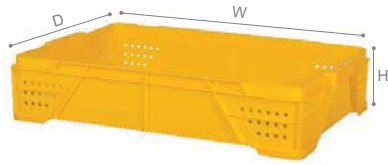

PB1001 YW

Size : 125H x 610W x 410D (mm)
Colour : Yellow