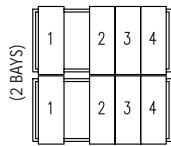

Description :
Full Height Cupboard With Steel
Swinging Door C/W 3 Adjustable
Shelves

Dimension :
915W x 457D x 1828H (mm)

FC 302L

Description :
Full Height Cupboard With Steel
Swinging Door & Locking Bar C/W
3 Adjustable Shelves

No. of shelf per bay: With built-in lateral file holder, 4 pieces of lateral shelf and 1 piece base shelf to provides 5 tier filing storage.

(Max loading capacity : 50kg per shelf)

Material Used:

- Cold rolled steel plate for the whole bay's body and shelves (0.8mm).
- Square hollow section and steel flat bar for the track & rail.
- Cold rolled steel bearing and bearing base.

Finish: Powder Coating

Locking Device: A central locking provided on the back of last single mobile bay for simple locking purposes.

TOP VIEW

MC4x1

TOP VIEW

MC4x2

Handle

Lateral Shelf
(Can hang filing pocket)

Central Locking Lock

MC 4x1

Description :
4 x 1 Bays Depth
Mobile Compactor

Dimension (mm) :
2440W
915D
2115H

MC 5x1

Description :
5 x 1 Bays Depth
Mobile Compactor

Dimension (mm) :
2860W
915D
2115H

MC 6x1