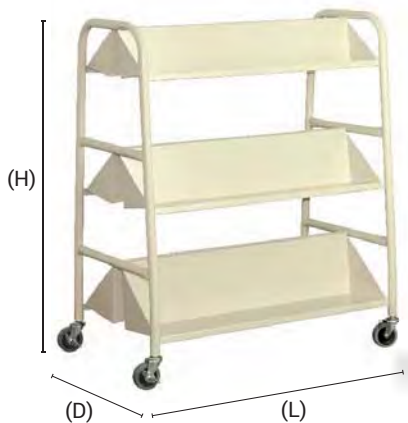

BOOK TROLLEY

BT 264

Description :
Double Sided Book Trolley

Dimension :
790W x 510D x 1050H (mm)

Utilize our book trolley for
easy access and storage.
Useful for schools, libraries
& laboratories to store books
and other publications tidily.

- Double / single sided 3
  angles tiers shelves
- Full steel construction

COLOUR OPTION :

BEIGE